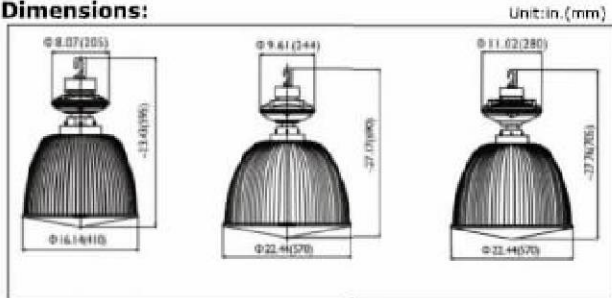

### Features:

- Die cast aluminum ballast casing with powder coated finish for corrosion-resistance.
- High temperature-resistant polycarbonate hood.
- 70W-120W=16" Shade  
150W-250W=22" Shade

### Lamp and Ballast:

- Miller's 70W~250W round tubular induction lamp features high lighting efficacy, long lifetime, good color rendering, stable output, etc.
- Miller's electronic ballast features high power factor (>0.95), flickering free, low loss, constant output, etc.

### Dimensions: