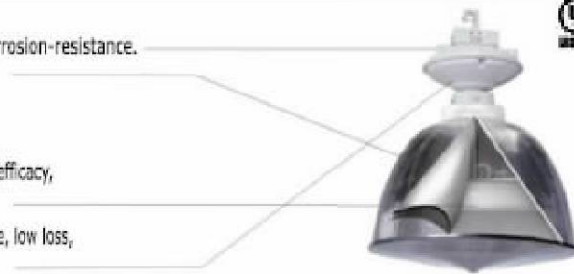

HIGH/LOW BAY LUMINAIRE

RETAILER, DOLL HOUSE & TOYS STORE, SCOTTSDALE, ARIZONA
CHANGED 400W MH High Bays to 200W INDUCTION HighBays. GAINING A
BRIGHTER, WARMER RETAIL ATMOSPHERE, ENERGY SAVINGS & REBATE.KH

Polycarbonate High Bay Prismatic Closed Shade With Circline Bulb

Features:

- Die cast aluminum ballast casing with powder coated finish for corrosion-resistance.
- High temperature-resistant polycarbonate hood.
- 70W-120W=16" Shade
  150W-250W=22" Shade

Lamp and Ballast:

- Miller's 70W~250W round tubular induction lamp features high lighting efficacy, long lifetime, good color rendering, stable output, etc.
- Miller's electronic ballast features high power factor (>0.95), flickering free, low loss, constant output, etc.

Applications:

- Stadium, workshop, warehouse, airport, railway station, gas station, amusement park, exhibition hall, supermarket.

Dimensions:

Photometric:

Fixture Specifications:

Product No.	Fixture Model No.	Lamp	Wattage (W)	Voltage (V)	Color Temperature (K)	Ambient Temperature (°C)	Installation	IP class	UL CUL
FHB1670	FHB16-POLY		70	120~277	5000	-20°C~+40°C	Hook	IP43(Control Gear)	
FHB1680			80				Hanging Pole		✓
FHB16100	FHB16-POLY		100				Hook		
FHB16120			120				Hanging Pole		✓
FHB22150	FHB22-POLY		150				Hook		✓
FHB22200			200				Hanging Pole		
FHB22250	FHB22-POLY		250	Hook	✓				
						Hanging Pole			

※ Note: Color Temperature 2720-6500 available upon request.