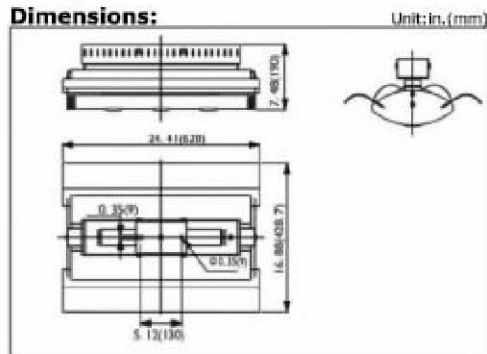

Dimensions:

Fixture Specifications:

Product No.	Fixture Model No.	Lamp	Wattage (W)	Voltage (V)	Color Temperature (K)	Ambient Temperature (°C)	Installation	IP class	Note
FREC70	FREC70-HMOF		70	120~277	5000	0°C~40°C	Roof Mount	IP20	Non-Dimmable
FREC85	FREC85-HMOF		80						
FREC100	FREC100-HMOF		100						
FREC70a	FREC70a-HMOF								With Remote Control Dimmable
FREC85a	FREC85a-HMOF								
FREC100a	FREC100a-HMOF								

Note: Color Temperature 2720-6500 available upon request.