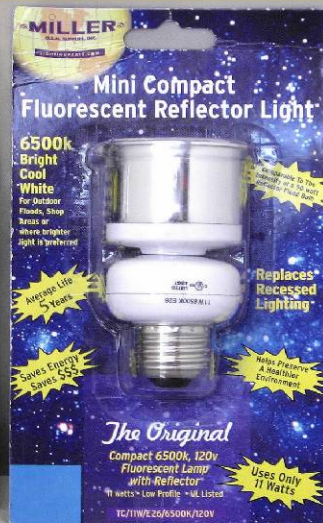

Miller's Mini Compact Fluorescent Reflector Bulb Uses only 11 Watts of Energy, replacing old floods!

THE SMART REPLACEMENT BULB -FOR INEFFICIENT 65 Watt REFLECTOR FLOOD BULBS!

UNLIKE THE OTHER CFLs, THIS 11 WATT SPIRAL IS MOUNTED IN A METAL REFLECTOR, NOW THE LIGHT BECOMES MORE INTENSE AND DIRECTED !

| | | | |
|----------------------|---------------------|-----------------|----|
| 10,000 Hours of Life | Self Ballasted | Medium Base | UL |
| 2" Diameter | Overall Length 3.5" | | |
| Warm White | TC11E2627k | E26 Medium Base | |
| Cool White | TC11E2665K | E26 Medium Base | |
| Warm White | TC11GU1027k | GU10 Base | |
| Cool White | TC11GU1065K | GU10 Base | |

RED, BLUE, GREEN Colors available by special order

Use in Recessed Cans, Flood and Spot Lighting,
Where Ever Intense and Directed Light is Required