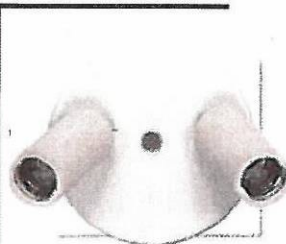

Socket Adapter

M77-602

Two light ceiling swivel fixture.
150 Watt