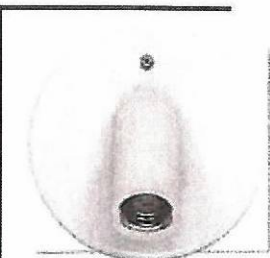

## Socket Adapter

M77-601

One light ceiling swivel fixture.  
150 Watt

## Socket Adapter

M77-608

Recessed light converter 5"  
overall height.  
150 Watt