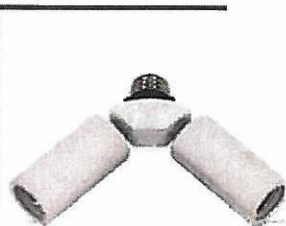

Socket Adapter

M77-607

Two light socket light.
150 Watt