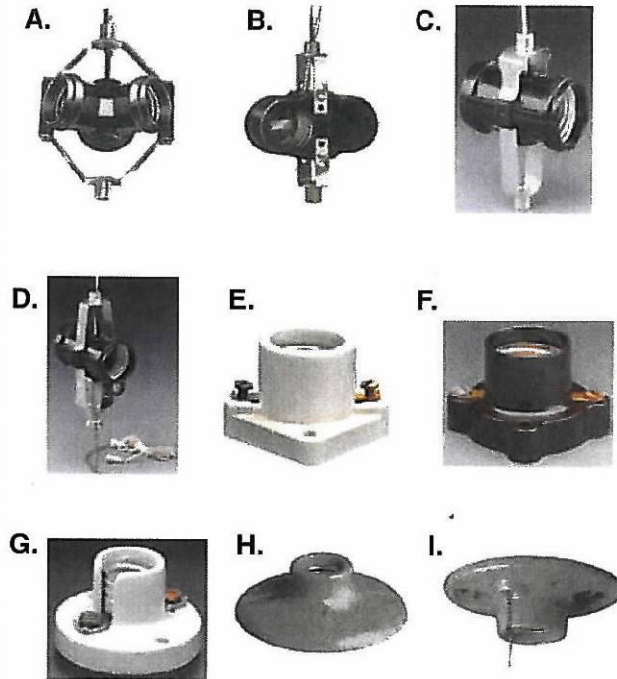

## MEDIUM INCANDESCENT SOCKETS

- A. L341  
keyless Three- Light Clusters Bracket 3 3-8" 1/8  
IP male ends
- B. L4032-E5F  
Two-Light Offset 660W-250V 1/8 x 1/8 male  
bushing
- C. L4015-D4F  
Two-Light Twin Bracket 3 1/2" 660W 250V
- D. L4017-D2F  
Twin-Light Pull Chain 660W 250V
- E. L19062  
Porcelain Pony Cleat Medium Base open  
terminals 660W-250V
- F. L9063  
Phenolic Pony Cleat Medium Base open  
terminals 660W-250V
- G. L10028  
White Urea Pony Cleat Candelabra Base open  
terminals 75W-125V
- H. L9875  
Porcelain Lampholder Medium Base Keyless  
660W-250V
- I. L9816  
Porcelain Lampholder Medium Base Pull Chain  
60W-250V

### ROTATOR

GR7102  
Single 2-Pack

Accommodates devices that need  
to be vertical or horizontal. Accepts  
grounded and polarized plugs.

UL Listed #E305729

Operates on  
15A/125V/ac 60Hz/1875 Watts.

Unique  
"PUSH N TURN"  
locking system  
holds the  
plug in place!