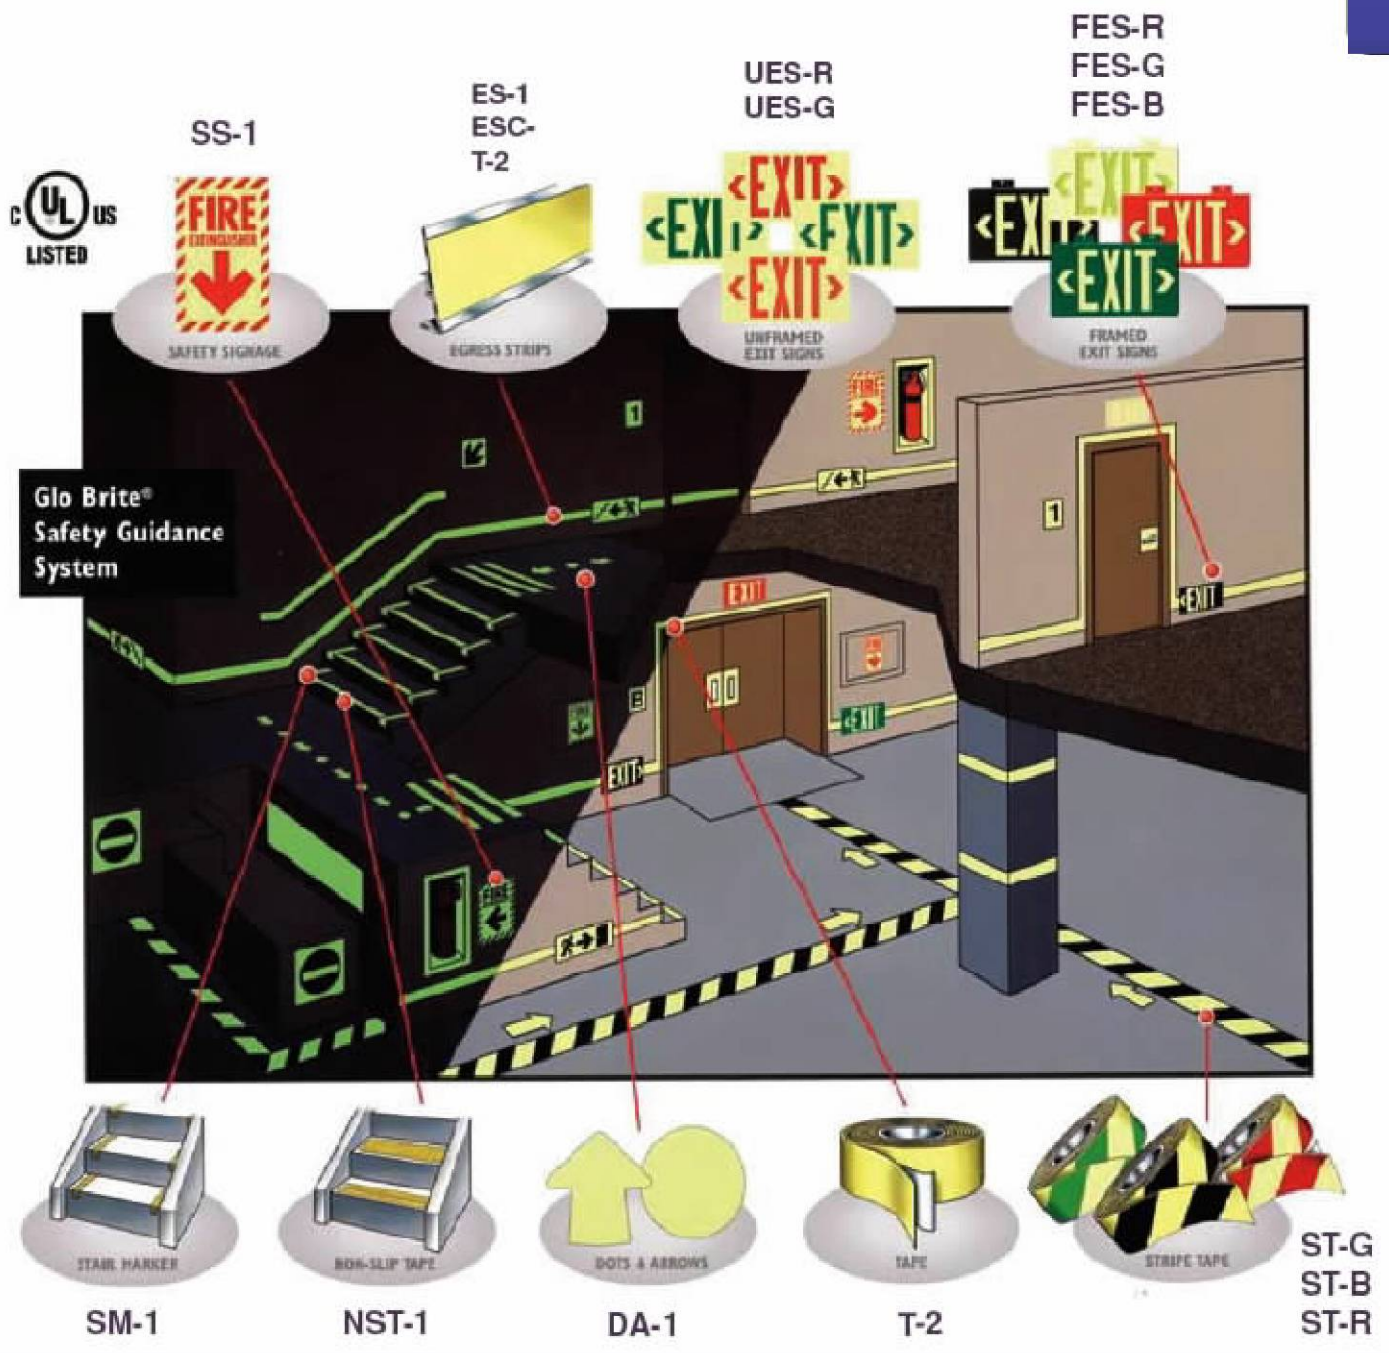

GLO BRITE SAFETY GUIDANCE SYSTEM

- | | | |
|------------------------------|-------------------------------|------------------------------|
| SS-1 - Safety Signage | UES-R - Unframed Exits | SM-1 - Stair Marker |
| ES-1 - Egress Strips | UES-G - Unframed Exits | NST-1 - Non-Slip Tape |
| ESC- - Egress Strips | FES-R - Framed Exits | DA-1 - Dots & Arrows |
| T-2 - Egress Strips | FES-G - Framed Exits | T-2 - Tape |
| | FES-B - Framed Exits | ST-G - Strip Tape |
| | | ST-B - Strip Tape |
| | | ST-R - Strip Tape |