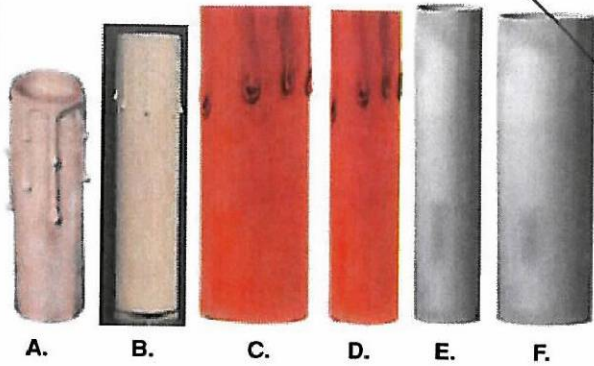

CANDLE COVERS

- A. Open-Top Candelabra diam.7/8"
length 4" ID 13/16"
C324 -buff C327 -white
- B. C329W -4" Fiber Drip Candelabra cream color
- C. Fiber Drip Edison 1-1/4" I.D. 1-5/16" O.D. antique color
C331-2-2" C331-4" C332-6"
- D. Fiber Drip Candelabra 3/4" I.D. 7/8" O.D.
C329-2 -2" C329 -4" C330 -6"
- E. Ivory Candelabra 7/8" O.D. x.020 Wall
C123 -2" C124 -3" C526 -3-1/2"
C125 -4" C126-5 -5" C127 -6"
C128 -8" C129 -10" C130 -12"
C131 -36" C132 -72"
Ivory Candelabra 7/8" O.D. x.020 Wall
C300 -2" C301 -3" C525 -3-1/2"
C301-3 -3-3/4" C302 -4" C302-3 -4-3/4"
C304 -6" C305 -8" C306 -10"
C307 -12" C308 -36" C309 -72"
- F. Plastic Covers Oversize to fit Bakelite Sockets
1-1/4" O.D. x .020 Wall
Ivory Edison
C133 -2" C135 -4" C136 -6"
C137 -8" C139 -36" C140 -72"
White Edison
C310 -2" C311 -3" C312 -4"
C313 -6" C315 -12" C316 -36"

A. B. C. D. E. F.

I.

J.

- I. Edison
C595 -4" white C596 -4" honey C597 -6" white
C598 -6" honey C904 -6" tan
Candelabra
C591 -4" white C592 -4" honey C593 -6" white
C594 -6" honey
- J. Candelabra
C900 -4" palomino C901 -4" bone
C902 -4" tan(2" diam.) C903 -4"
white(2" diam.)