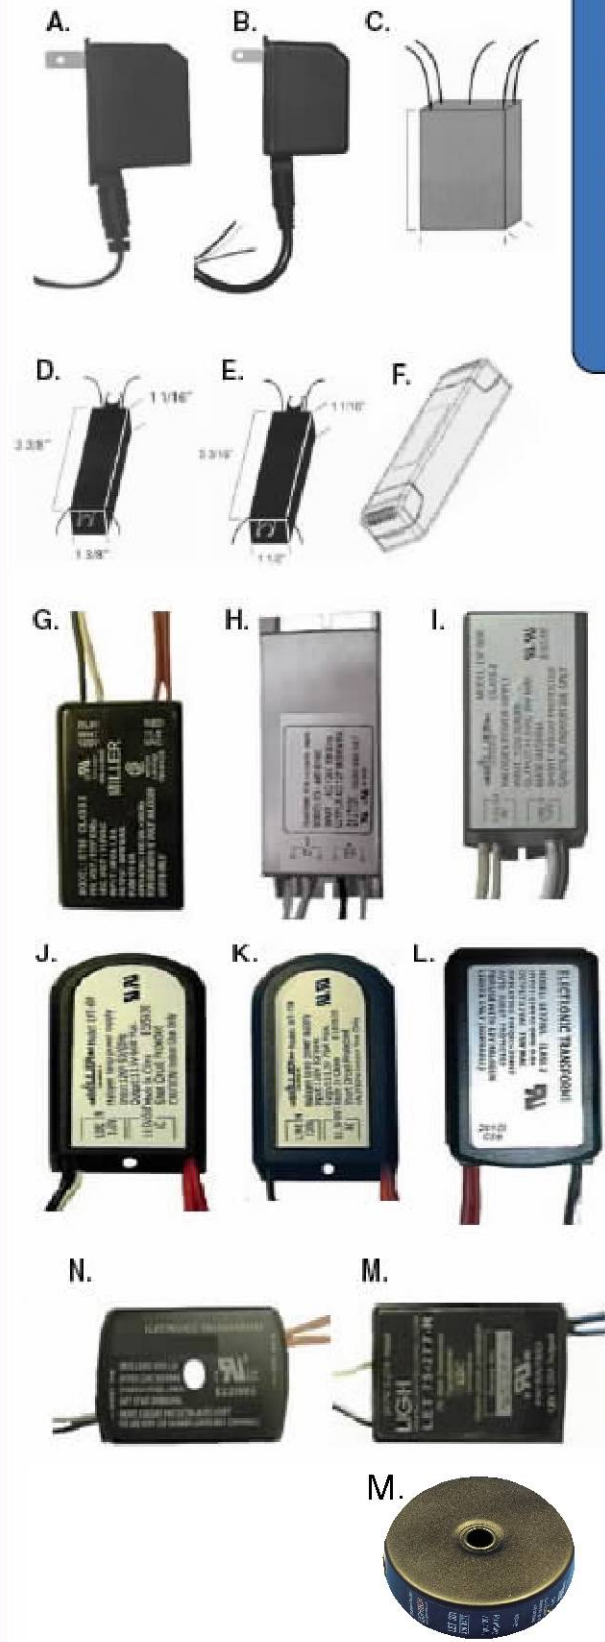

**ELECTRONIC TRANSFORMERS**

- A. Plug-In 12V Electronic Transformer 120V 60Watt Dimmable  
8' Detachable Cord Non-Detachable Cord  
ETP60 -black  
ETP61 -white  
LVT -01 -60W
- B. ETP62 -Black, Plug-In 12V With Hi-Lo Switching 50W/30W  
3-Wire SVT 8' Detachable Cord
- C. MLET7524R -Input 120V 60hz Output 24V Max load 75W
- D. MLET15124 -Input 120v 60hz Output 24V Max load 150w
- E. MLET30324 -Input 120v 60hz Output 24V Max load 300W
- F. LED DC Transformers Input 90-277V 50/60hz Load 1-25VA  
Thermal and Short Circuit Protection Dimensions 1-1/4" x  
1-13/16" x 4-1/16" UL & cUL Class 2  
MLED2512 -12vdc  
MLED2524 -24vdc
- G. Electronic Transformers 2-9/16" L x 1-3/8" W x 1-1/4" H  
ET60 -60W  
ET80 -80W
- H. Electronic Transformers 5-1/4" L x 1-3/4" W x 1-3/8" H  
ET100 -100W  
ET150 -150W
- I. Electronic Transformers 2-1/2" L x 1-1/4" W x 3/4" H  
LVT-50R -50W
- J. Electronic Transformers 3" L x 1-1/4" W x 7/8" H  
LVT-60N -60W
- K. Electronic Transformers 4-3/8" L x 1-7/8" W x 1-1/4" H  
LVT-75B -75W
- L. Electronic Transformers 2-5/8" L x 1-3/8" W x 7/8" H  
BSET60 -60W  
BSET75 -75W
- M. Electronic Transformers L 2-1/2" xW 1-1/4" x D 13/16"  
LET150 -150W 120V 12V  
LET75-120 Input 120V Output 12V 75W  
LET75-277 Input 277V Output 12V 75W  
LET300 -300W 120V 12V  
LET300R - 300W 120V 12V Round Shape
- N. Electronic Transformers 4-3/8" L x 1-7/8" W x 1-1/4" H  
BSET105 -105W  
BSET150 -150W