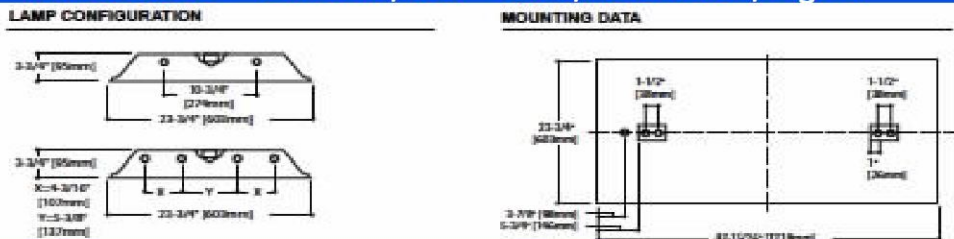

2' x 4' & 2' x 2' Troffer Fixtures

120V - 277V AC Premium Grade specification lensed troffer series.

These innovative, high quality fixtures use the latest T8 lamp and micro electronic ballast technology for optimal performance and energy efficiency.

An Excellent fixture choice for commercial office spaces, schools, hospitals, and retail stores

Standard Troffer 2' x 4' (White finish metal housing) 4 Bulb Fixture

MTRS2432 - 4 x F32T8, 120V - 277V, Instant Start, Normal BF

Standard Troffer 2' x 4' (White finish metal housing) 3 Bulb Fixture

MTRS2332 - 3 x F32T8, 120V - 277V, Instant Start, Normal BF

Standard Troffer 2' x 4' (White finish metal housing) 2 Bulb Fixture

MTRS2232 - 2 x F32T8, 120V - 277V, Instant Start, High BF