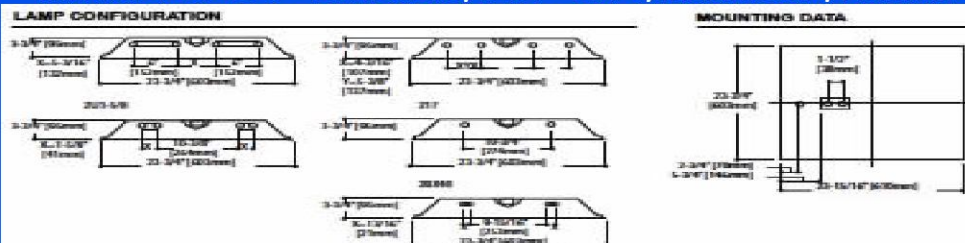

Standard Troffer 2' x 2' (White finish metal housing) 2 Bulb Fixture

MTRS2232U6 - 2 x FB32T8, 120V - 277V, Instant Start, Normal BF