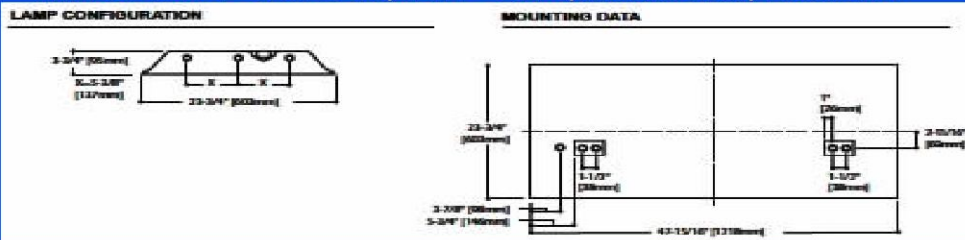

2' x 4' & 2' x 2' Troffer Fixtures

120V - 277V AC Premium Grade specification lensed troffer series.

These innovative, high quality fixtures use the latest T8 lamp and micro electronic ballast technology for optimal performance and energy efficiency.

An Excellent fixture choice for commercial office spaces, schools, hospitals, and retail stores

Standard Troffer 2' x 4' (White finish metal housing) 4 Bulb Fixture

MTRS2432 - 4 x F32T8, 120V - 277V, Instant Start, Normal BF

Standard Troffer 2' x 4' (White finish metal housing) 3 Bulb Fixture

MTRS2332 - 3 x F32T8, 120V - 277V, Instant Start, Normal BF

Standard Troffer 2' x 4' (White finish metal housing) 2 Bulb Fixture

MTRS2232 - 2 x F32T8, 120V - 277V, Instant Start, High BF