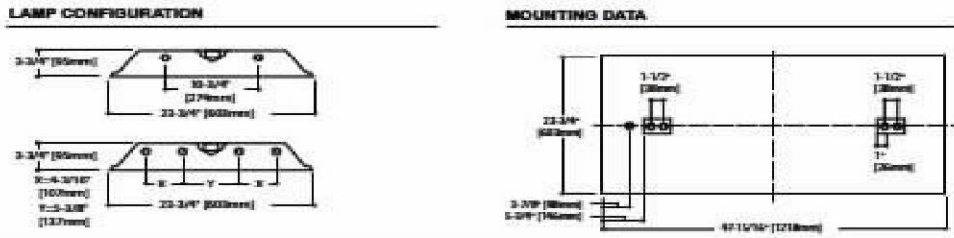

2' x 4' & 2' x 2' Troffer Fixtures

120V - 277V AC Premium Grade specification lensed troffer series.

These innovative, high quality fixtures use the latest T8 lamp and micro electronic ballast technology for optimal performance and energy efficiency.

An Excellent fixture choice for commercial office spaces, schools, hospitals, and retail stores

Standard Troffer 2' x 4' (White finish metal housing) 4 Bulb Fixture

MTRS2432 - 4 x F32T8, 120V - 277V, Instant Start, Normal BF