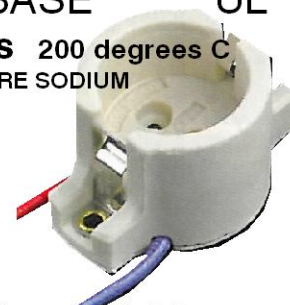

Incandescent MediumBase
660 Watt - 250 Volt UL
(Similar to Miller#L3152-F-without the bracket)

L8402H

SPECIAL 4 for \$1.00

minimum order quantity 20

Decorative Chain

No.10 LightWeight 36"Length
Polished Brass Finish
(Link Size approx. 1-1/2"L x 3/4"W)

C235

SPECIAL 4 for \$1.00

minimum order quantity 20

HPS SOCKET

5KV PULSE RATED 660W-600V
PG-12 BASE UL
12" Leads 200 degrees C
HIGH PRESSURE SODIUM

L558

SPECIAL \$1.99 each

minimum order quantity 5