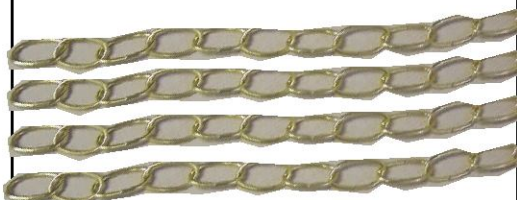

Incandescent MediumBase
660 Watt - 250 Volt UL
(Similar to Miller#L3152-F-without the bracket)

L8402H

SPECIAL 4 for \$1.00

minimum order quantity 20

Decorative Chain

No.10 LightWeight 36"Length
Polished Brass Finish
(Link Size approx. 1-1/2"L x 3/4"W)